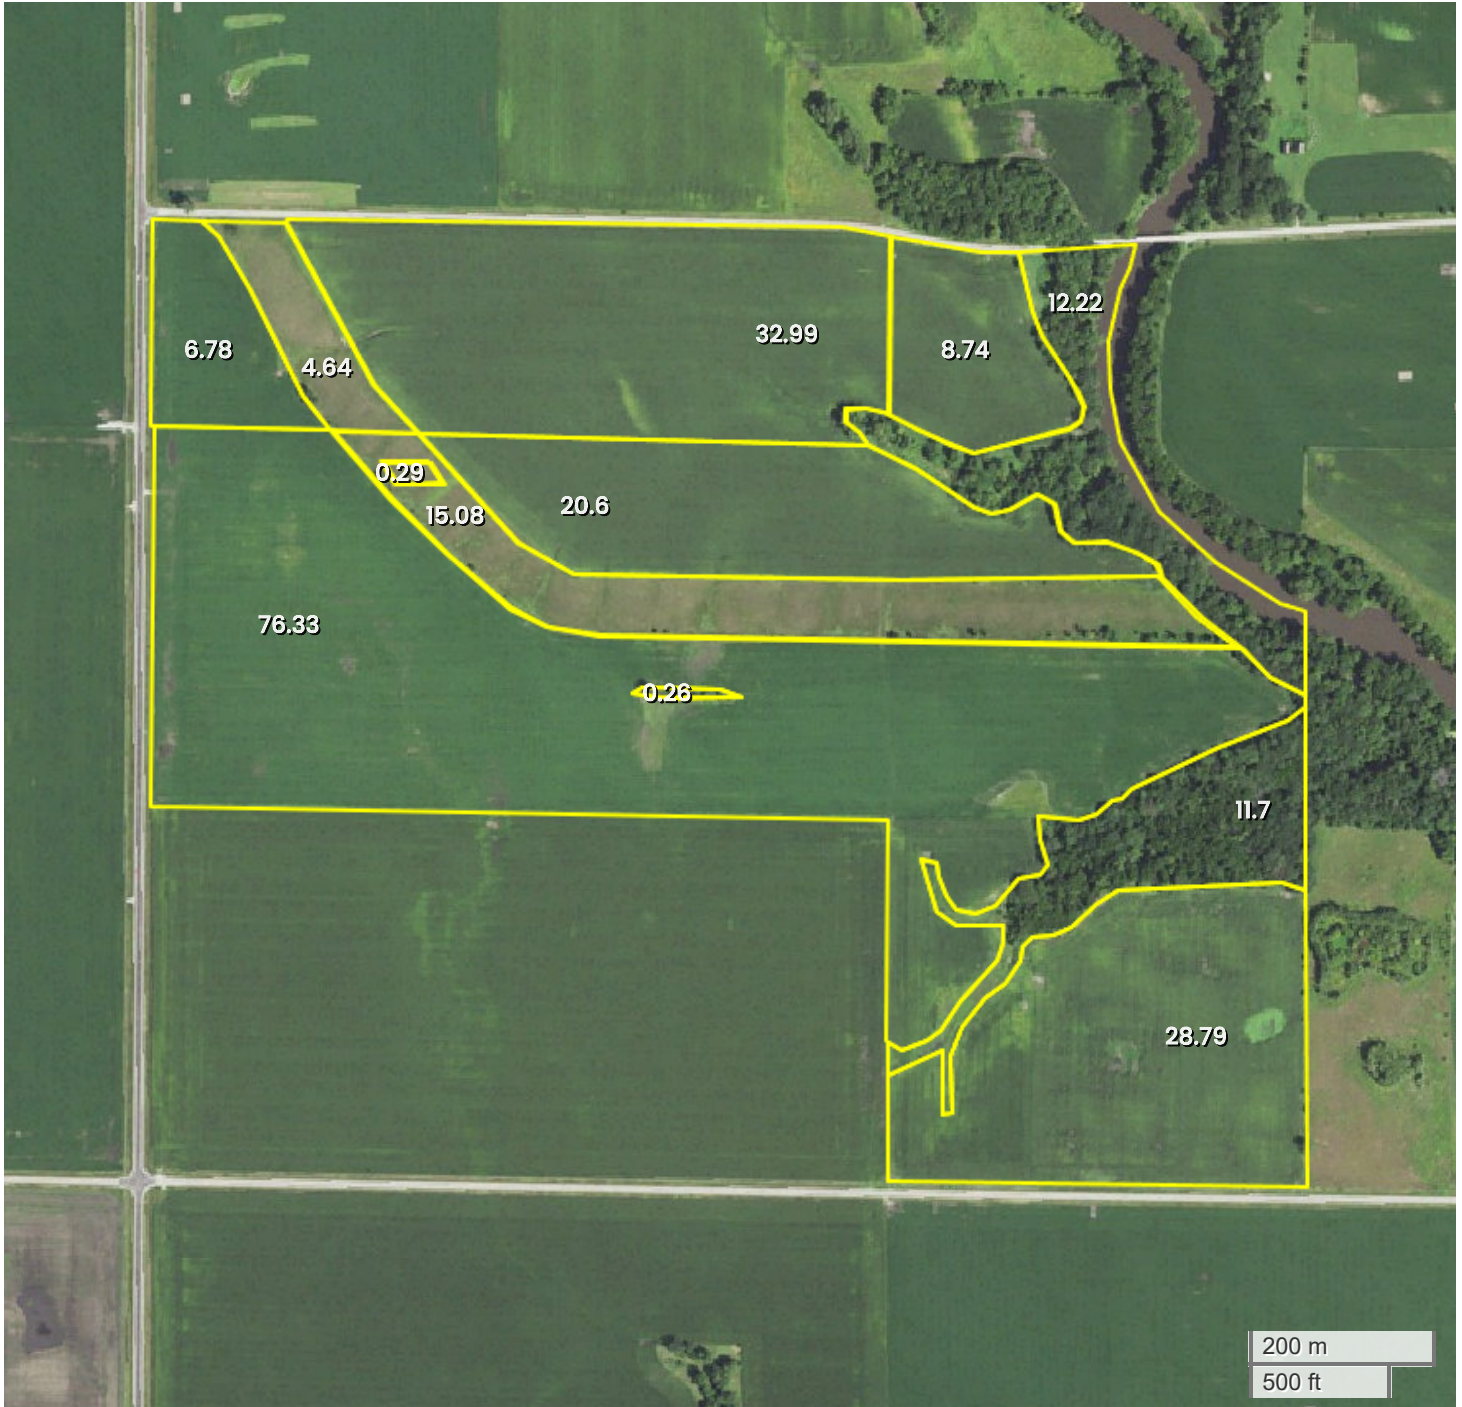

REVEIZ FARM - 220.81 ACRES

AERIAL MAP

Center: 42.534154, -93.855436

07-89N-25W

Cass Township

Hamilton County, IA

FarmWorth, LLC makes no representations or warranties, express or implied, as to the accuracy of any information, data, numerical values, boundaries, or any other information generated through the use of FarmWorth.com. User is solely responsible for independently investigating and determining all information provided through FarmWorth.com prior to use and waives any and all claims against FarmWorth, LLC for any inaccuracies or inconsistencies in the information and/or data.